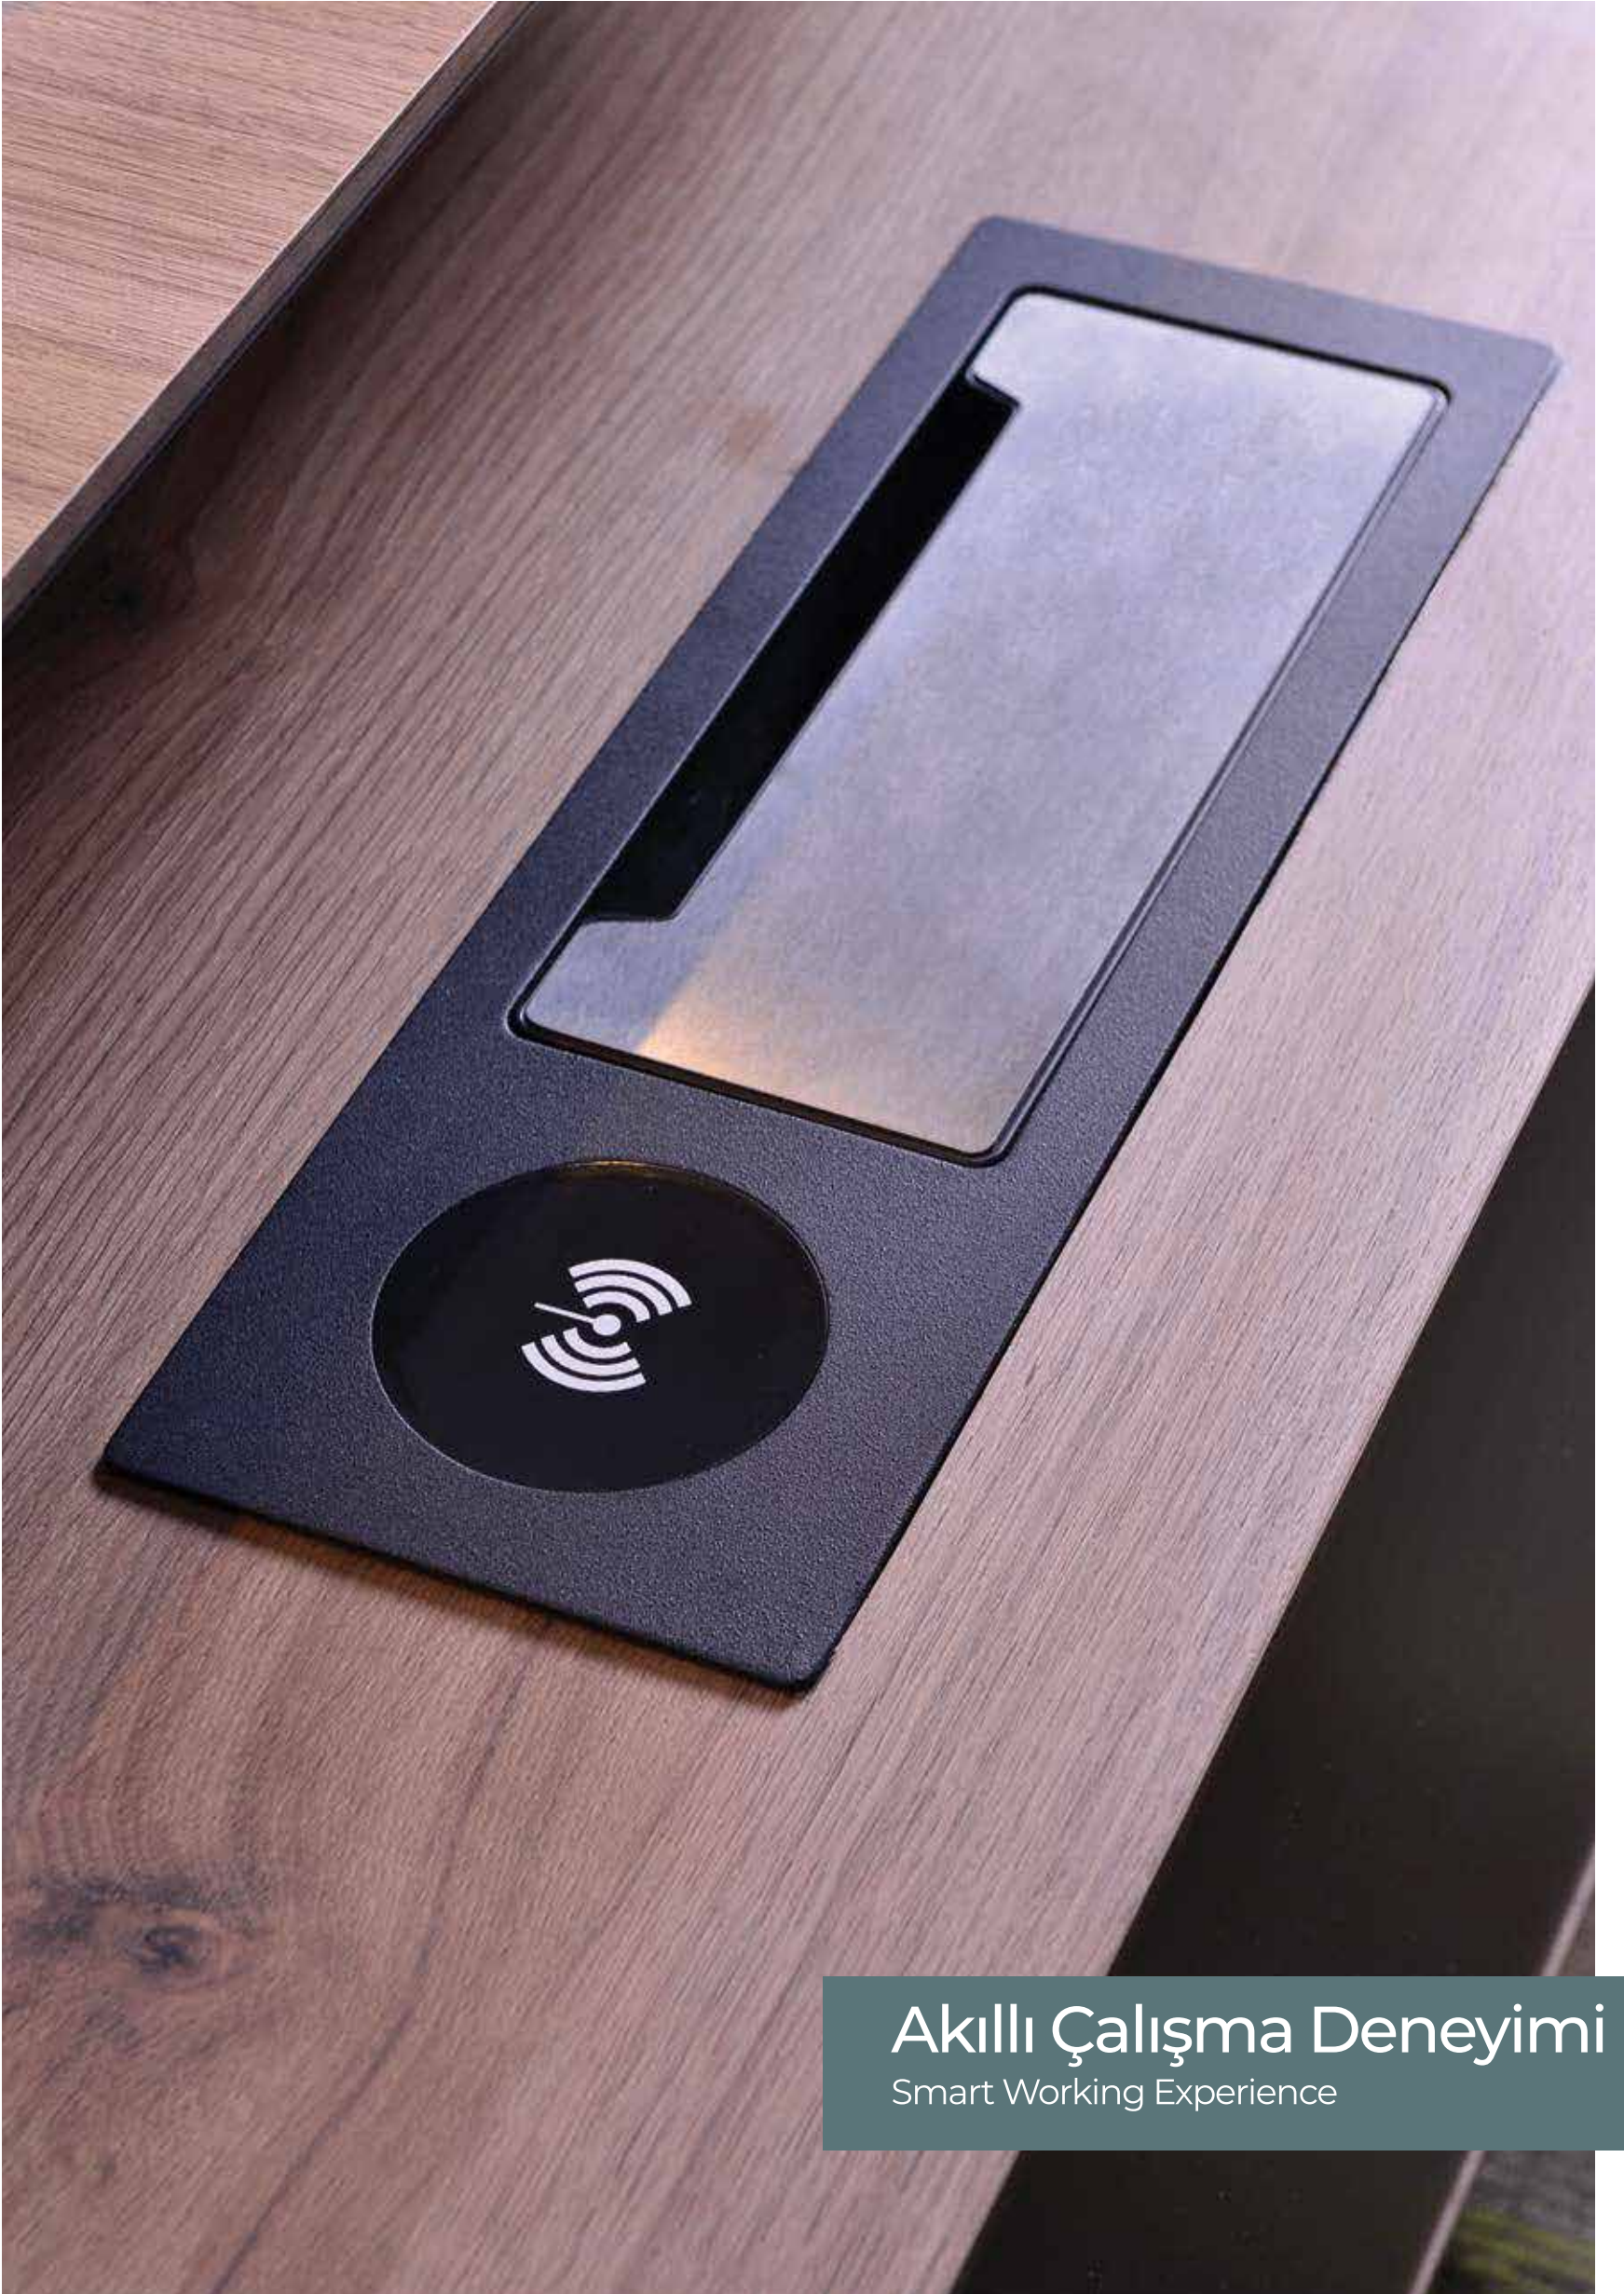

Akıllı Çalışma Deneyimi

Smart Working Experience