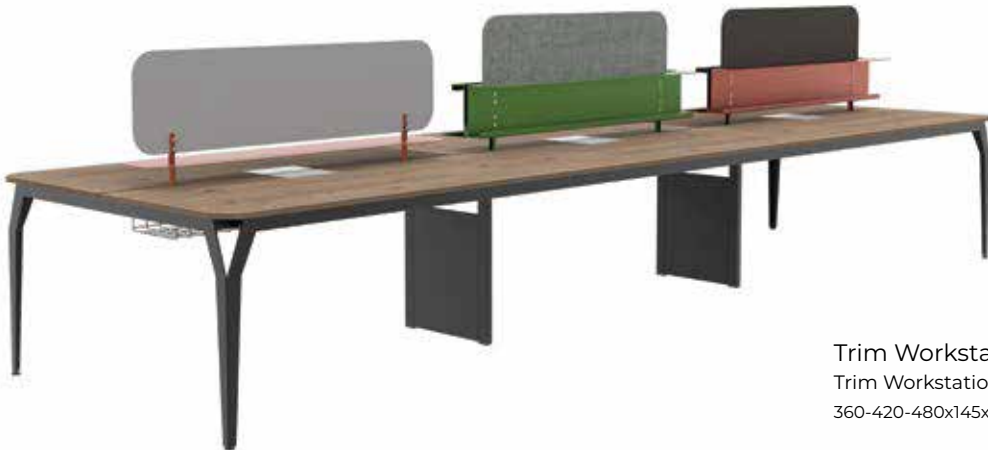

## OPERASYONEL SERİ OPERATIONAL SERIES

Trim Workstation İki Kişilik  
Trim Workstation for Two People  
120-140-160x145x75 cm

Trim Workstation Dört Kişilik  
Trim Workstation for Four People  
240-280-320x145x75 cm